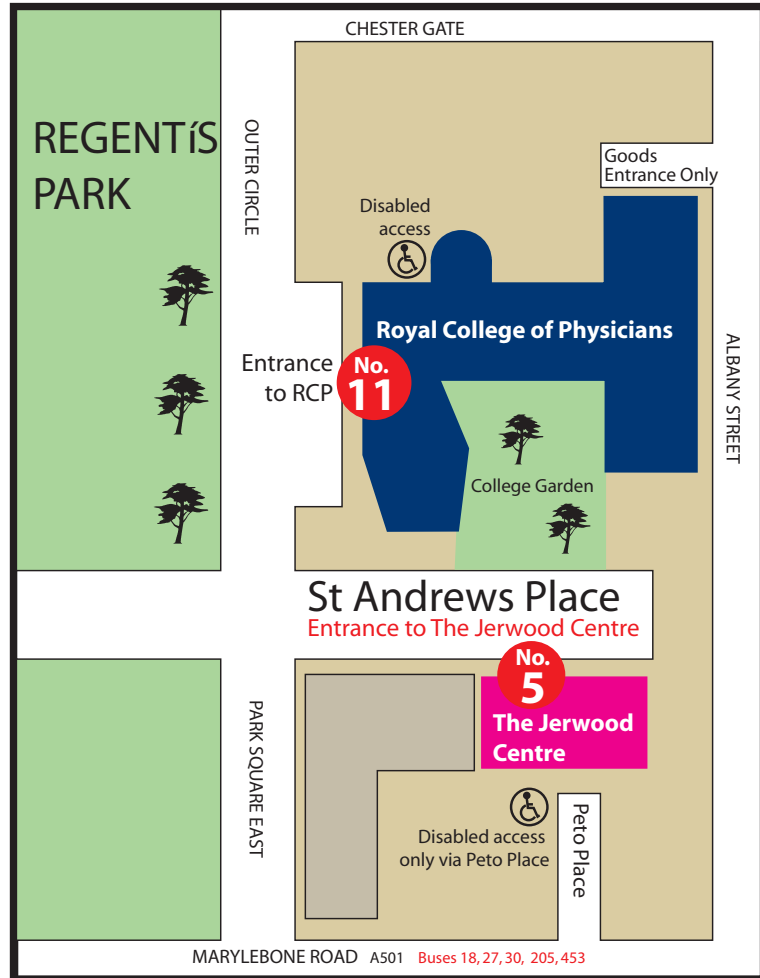

THE JERWOOD CENTRE
5 St Andrews Place Regent's Park London NW1 4LE
Tel: 020 7935 1174 • Fax: 020 7224 0900
EMAIL: events@rcplondon.ac.uk • www.rcplondon.ac.uk/venue

BY TRAIN

Euston Station (15 minutes walk)
 King's Cross Station (5 minutes by taxi)
 St Pancras Station (5 minutes by taxi)
 Marylebone Station (5 minutes by taxi)

BY UNDERGROUND

Regent's Park Station on the Bakerloo line (5 minutes walk)
 Great Portland Street Station on the Circle, Metropolitan and City lines (5 minutes walk)
 Warren Street Station on the Victoria and Northern lines (10 minutes walk)

BY BUS

From Paddington & Marylebone
 18, 27, 205, 453
 From Euston & Kings Cross
 18, 27, 30, 88, 205

This map is not to scale and is intended as a reference guide only

BY CAR

Easy access via M40 and M1
 Car Parking: The College offers free parking to disabled guests by prior arrangement and is situated outside the congestion charge zone. The nearest public car park is a few minutes walk away (refer to the map)

HOTELS

- 1 Sol Melia White House Hotel
- 2 Holiday Inn Regent's Park
- 3 Grange Fitzrovia Hotel
- 4 Thistle Euston Hotel
- 5 Novotel Euston