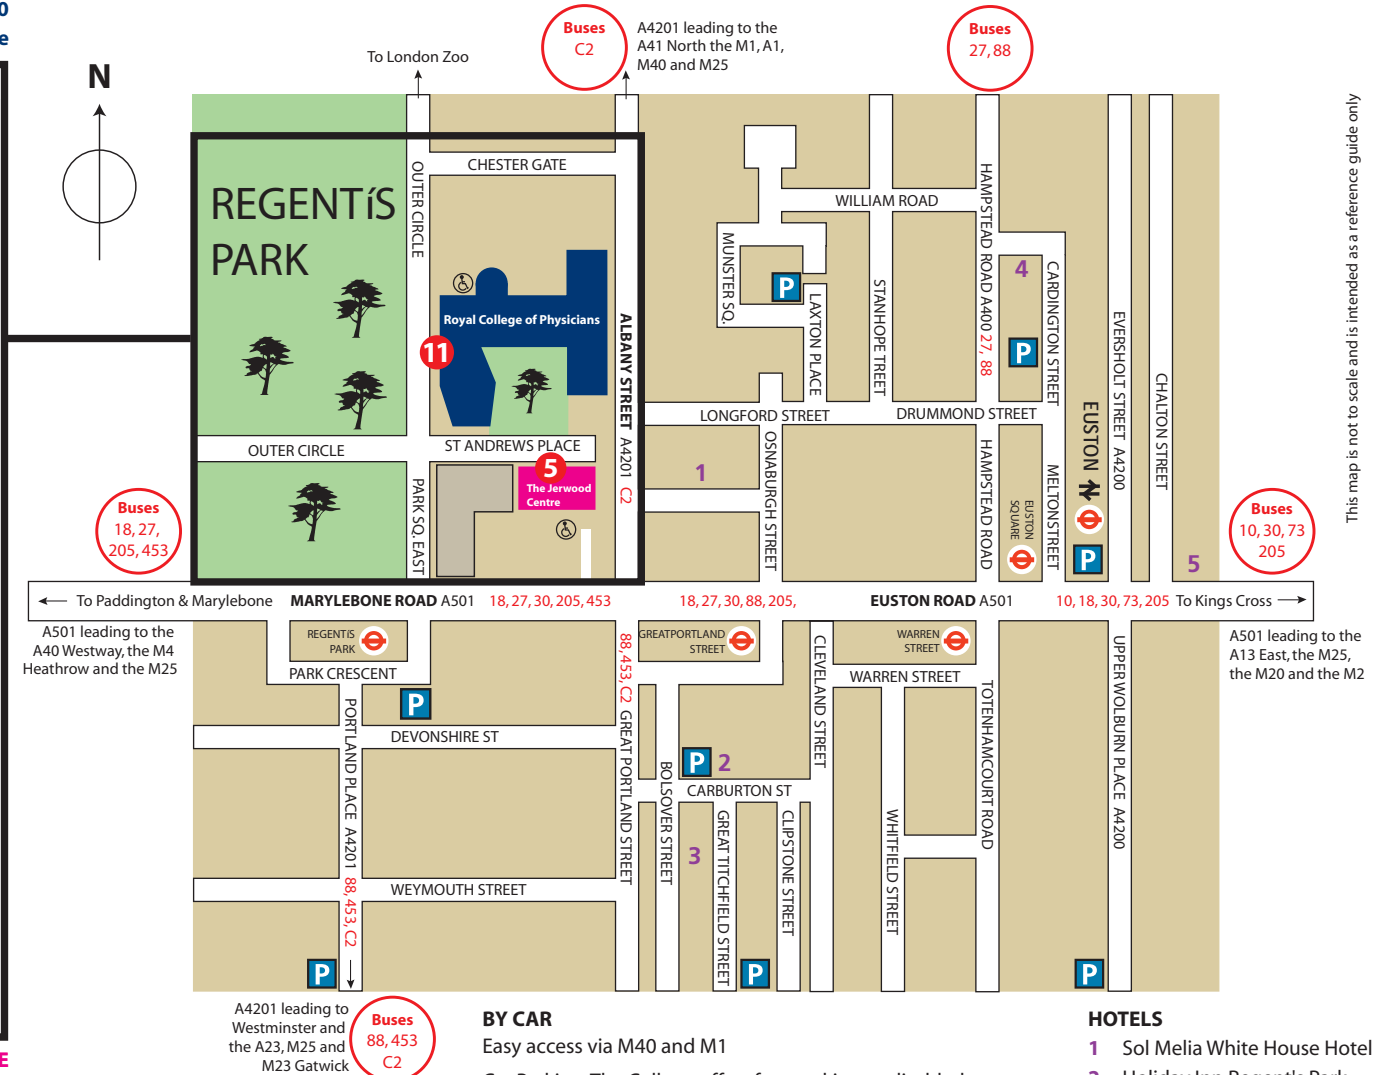

THE JERWOOD CENTRE
5 St Andrews Place Regent's Park London NW1 4LE
Tel: 020 7935 1174 • Fax: 020 7224 0900
EMAIL: events@rcplondon.ac.uk • www.rcplondon.ac.uk/venue

BY TRAIN

Euston Station (15 minutes walk)
 King's Cross Station (5 minutes by taxi)
 St Pancras Station (5 minutes by taxi)
 Marylebone Station (5 minutes by taxi)

BY UNDERGROUND

Regent's Park Station on the Bakerloo line (5 minutes walk)
 Great Portland Street Station on the Circle, Metropolitan and City lines (5 minutes walk)
 Warren Street Station on the Victoria and Northern lines (10 minutes walk)

BY BUS

From Paddington & Marylebone
 18, 27, 205, 453
 From Euston & Kings Cross
 18, 27, 30, 88, 205

This map is not to scale and is intended as a reference guide only

BY CAR

Easy access via M40 and M1
 Car Parking: The College offers free parking to disabled guests by prior arrangement and is situated outside the congestion charge zone. The nearest public car park is a few minutes walk away (refer to the map)

HOTELS

- 1 Sol Melia White House Hotel
- 2 Holiday Inn Regent's Park
- 3 Grange Fitzrovia Hotel
- 4 Thistle Euston Hotel
- 5 Novotel Euston