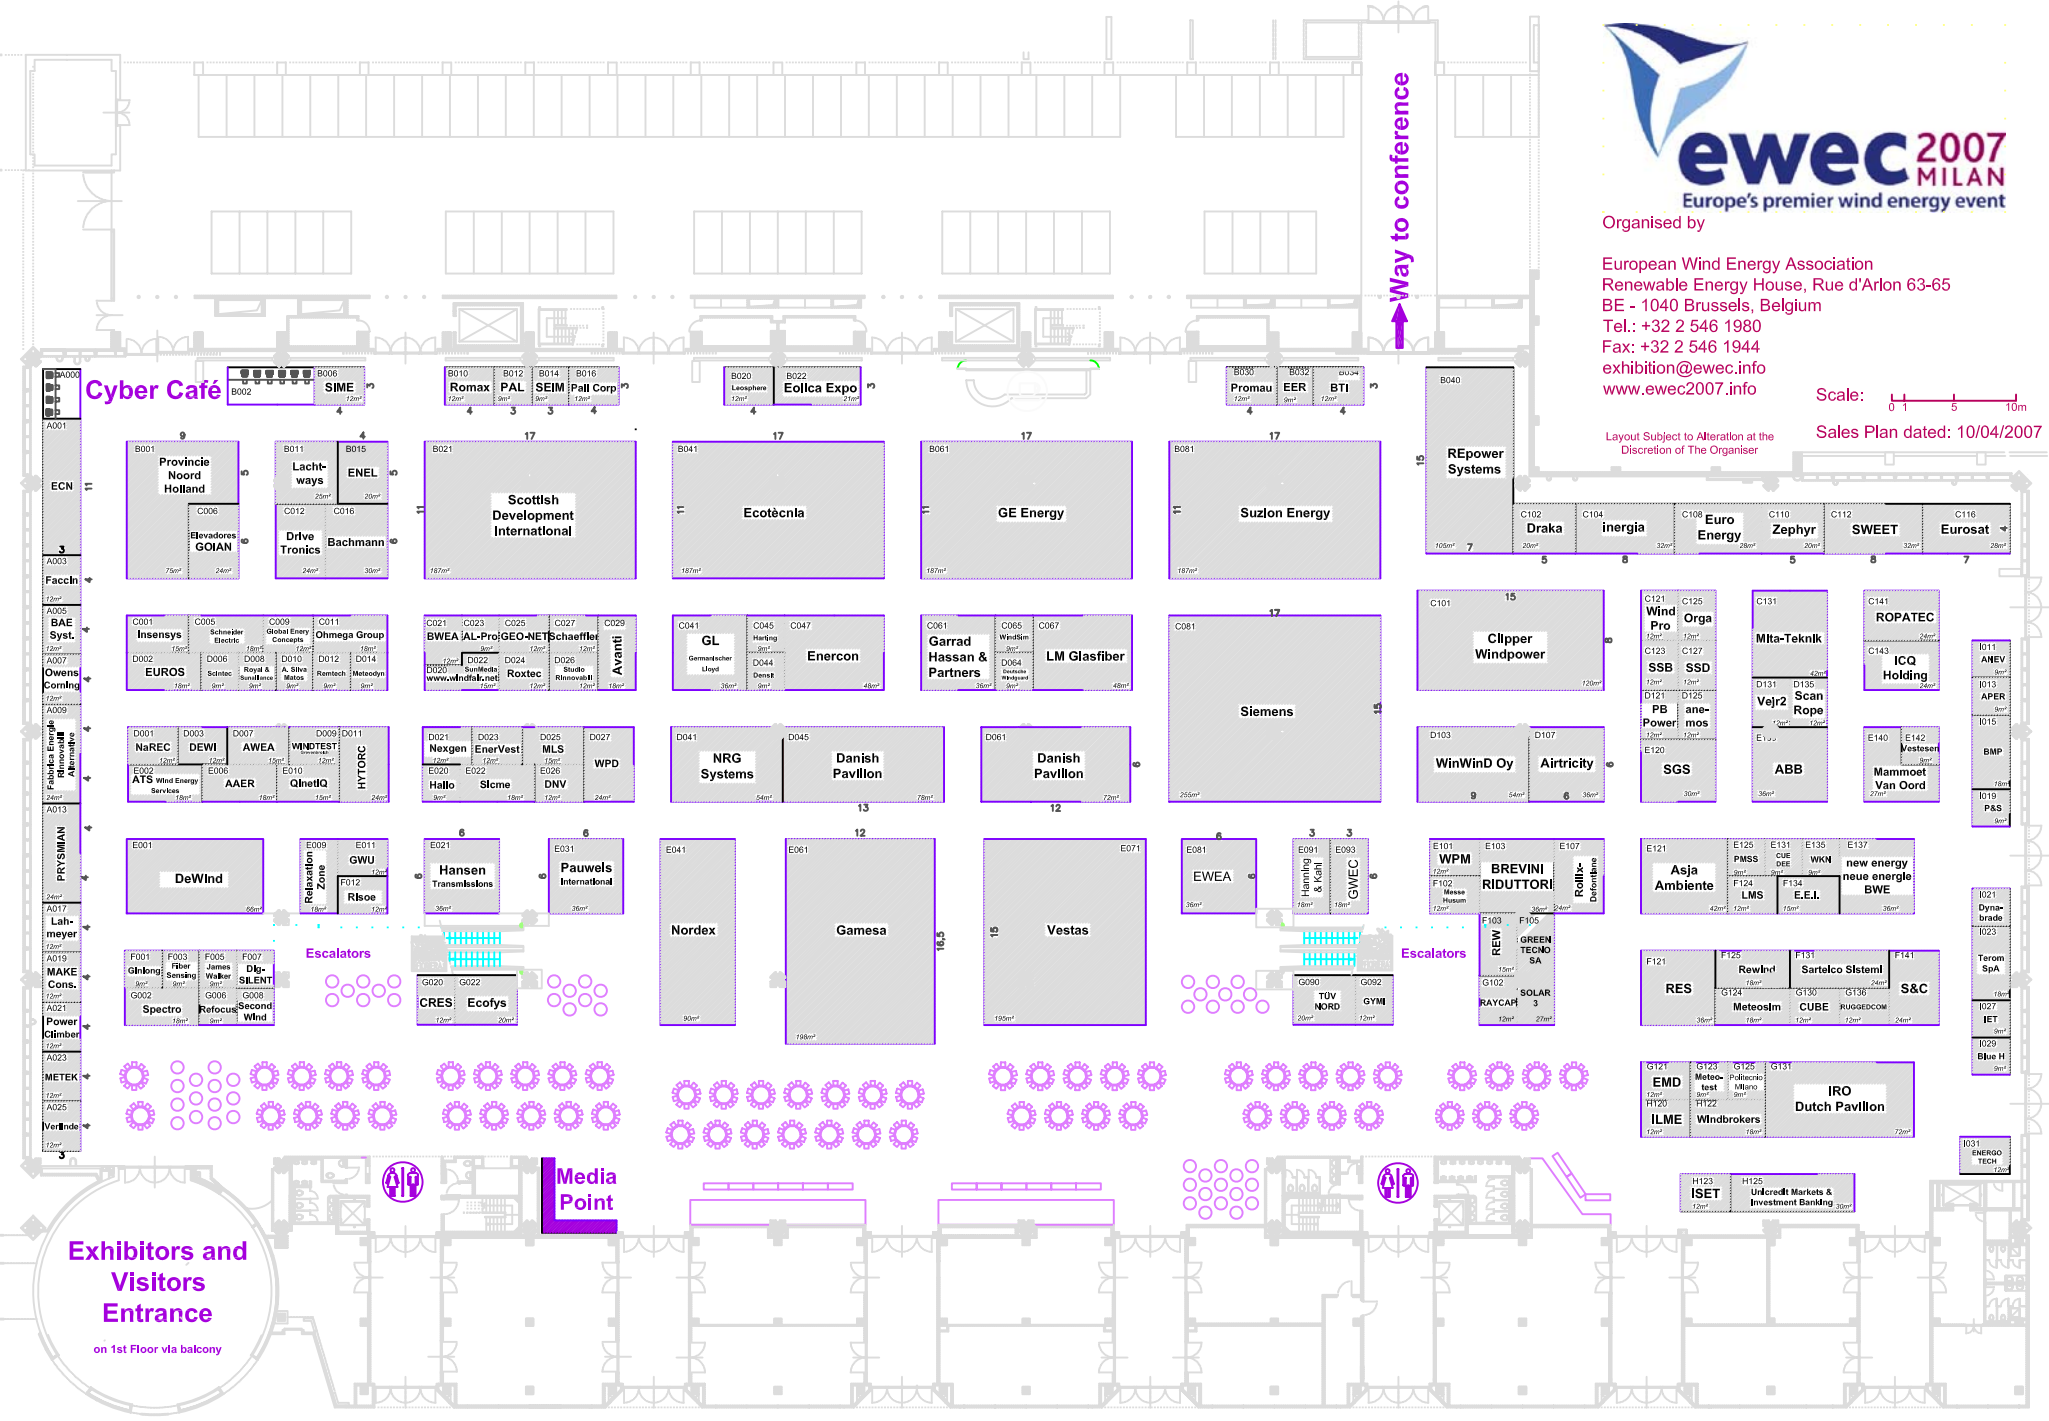

Organised by

European Wind Energy Association
Renewable Energy House, Rue d'Arlon 63-65
BE - 1040 Brussels, Belgium
Tel.: +32 2 546 1800
Fax: +32 2 546 1944
exhibition@ewec.info
www.ewec2007.info

Scale:
Sales Plan dated: 10/04/2007

Cyber Café

Way to conference

Exhibitors and Visitors Entrance
on 1st Floor via balcony

Media Point

Escalators

Escalators

Scale:
Sales Plan dated: 10/04/2007